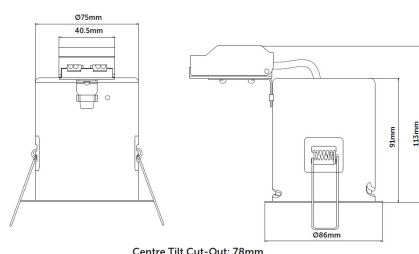

Technical Specification

Product Code	11539
---------------------	-------

Reference

EAN	5013588115399
Commodity Code	9405423990
Country Of Origin	CN
UNSPSC Code	39111515

Dimensions

Height (mm)	91
Diameter (mm)	86
Downlight Cut Out (mm)	78